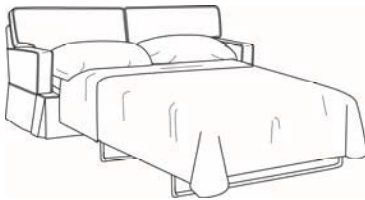

Slipcover Muslin Frame Combination SCHEMATIC

XP option charge for applicable frames– see GENERAL PRICE LIST

Sectional Slipcover only available on styles 728 & 787

-0112XP Sofa

-010 XP Loft Sofa

-001XP/101XP Chair

-011XP Sofa

-019XP Loveseat

-090XP Corner Chair

-015XP Queen Sleeper

-083XP Armless Loveseat

-091XP Armless Chair

-080XP RSF One Arm Sofa

-081XP LSF One Arm Sofa

-084XP RSF One Arm Loveseat

-086XP LSF One Arm Loveseat

-085XP RSF One Arm Chaise

-087XP LSF One Arm Chaise

-0A4XP RSF Corner Sofa

-0A3XP LSF Corner Sofa

-0C4XP RSF Cuddle

-0C3XP LSF Cuddle