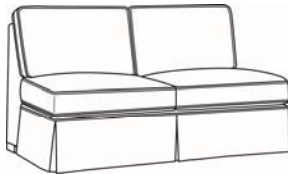

Slipcover Muslin Frame Combination SCHEMATIC

XP option charge for applicable frames– see GENERAL PRICE LIST

Sectional Slipcover only available on styles 728 & 787

-0112XP Sofa

-010 XP Loft Sofa

-001XP/101XP Chair

-011XP Sofa

-019XP Loveseat

-090XP Corner Chair

-015XP Queen Sleeper

-083XP Armless Loveseat

-091XP Armless Chair

-080XP RSF One Arm Sofa

-081XP LSF One Arm Sofa

-084XP RSF One Arm Loveseat

-086XP LSF One Arm Loveseat

-085XP RSF One Arm Chaise

-087XP LSF One Arm Chaise

-0A4XP RSF Corner Sofa

-0A3XP LSF Corner Sofa

-0C4XP RSF Cuddle

-0C3XP LSF Cuddle