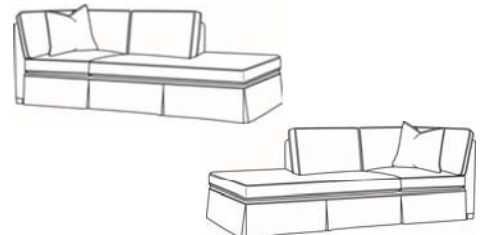

-0B4XP RSF Bumper

-0B3XP LSF Bumper