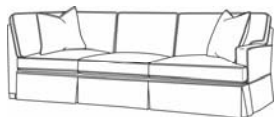

Slipcover Muslin Frame Combination SCHEMATIC

XP option charge for applicable frames– see GENERAL PRICE LIST

Sectional Slipcover only available on styles 728 & 787

-0112XP Sofa

-010 XP Loft Sofa

-001XP/101XP Chair

-011XP Sofa

-019XP Loveseat

-090XP Corner Chair

-015XP Queen Sleeper

-083XP Armless Loveseat

-091XP Armless Chair

-080XP RSF One Arm Sofa

-081XP LSF One Arm Sofa

-084XP RSF One Arm Loveseat

-086XP LSF One Arm Loveseat

-085XP RSF One Arm Chaise

-087XP LSF One Arm Chaise

-0A4XP RSF Corner Sofa

-0A3XP LSF Corner Sofa

-0C4XP RSF Cuddle

-0C3XP LSF Cuddle