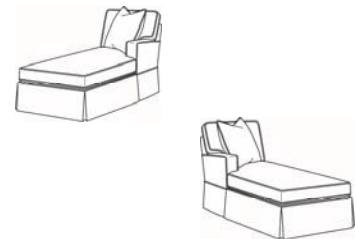

Slipcover Muslin Frame Combination SCHEMATIC

XP option charge for applicable frames– see GENERAL PRICE LIST

Sectional Slipcover only available on styles 728 & 787

-0112XP Sofa

-010 XP Loft Sofa

-001XP/101XP Chair

-011XP Sofa

-019XP Loveseat

-090XP Corner Chair

-015XP Queen Sleeper

-083XP Armless Loveseat

-091XP Armless Chair

-080XP RSF One Arm Sofa

-081XP LSF One Arm Sofa

-084XP RSF One Arm Loveseat

-086XP LSF One Arm Loveseat

-085XP RSF One Arm Chaise

-087XP LSF One Arm Chaise

-0A4XP RSF Corner Sofa

-0A3XP LSF Corner Sofa

-0C4XP RSF Cuddle

-0C3XP LSF Cuddle