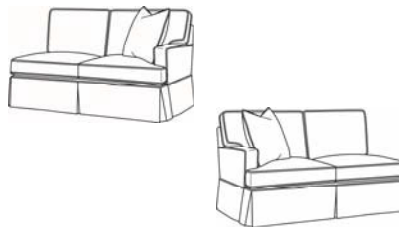

Slipcover Muslin Frame Combination SCHEMATIC

XP option charge for applicable frames– see GENERAL PRICE LIST

Sectional Slipcover only available on styles 728 & 787

-0112XP Sofa

-010 XP Loft Sofa

-001XP/101XP Chair

-011XP Sofa

-019XP Loveseat

-090XP Corner Chair

-015XP Queen Sleeper

-083XP Armless Loveseat

-091XP Armless Chair

-080XP RSF One Arm Sofa

-081XP LSF One Arm Sofa

-084XP RSF One Arm Loveseat

-086XP LSF One Arm Loveseat

-085XP RSF One Arm Chaise

-087XP LSF One Arm Chaise

-0A4XP RSF Corner Sofa

-0A3XP LSF Corner Sofa

-0C4XP RSF Cuddle

-0C3XP LSF Cuddle