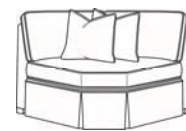

Slipcover Muslin Frame Combination SCHEMATIC

XP option charge for applicable frames– see GENERAL PRICE LIST

Sectional Slipcover only available on styles 728 & 787

-0112XP Sofa

-010 XP Loft Sofa

-001XP/101XP Chair

-011XP Sofa

-019XP Loveseat

-090XP Corner Chair

-015XP Queen Sleeper

-083XP Armless Loveseat

-091XP Armless Chair

-080XP RSF One Arm Sofa

-081XP LSF One Arm Sofa

-084XP RSF One Arm Loveseat

-086XP LSF One Arm Loveseat

-085XP RSF One Arm Chaise

-087XP LSF One Arm Chaise

-0A4XP RSF Corner Sofa

-0A3XP LSF Corner Sofa

-0C4XP RSF Cuddle

-0C3XP LSF Cuddle