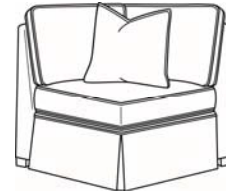

Slipcover Muslin Frame Combination SCHEMATIC

XP option charge for applicable frames– see GENERAL PRICE LIST

Sectional Slipcover only available on styles 728 & 787

-0112XP Sofa

-010 XP Loft Sofa

-001XP/101XP Chair

-011XP Sofa

-019XP Loveseat

-090XP Corner Chair

-015XP Queen Sleeper

-083XP Armless Loveseat

-091XP Armless Chair

-080XP RSF One Arm Sofa

-081XP LSF One Arm Sofa

-084XP RSF One Arm Loveseat

-086XP LSF One Arm Loveseat

-085XP RSF One Arm Chaise

-087XP LSF One Arm Chaise

-0A4XP RSF Corner Sofa

-0A3XP LSF Corner Sofa

-0C4XP RSF Cuddle

-0C3XP LSF Cuddle