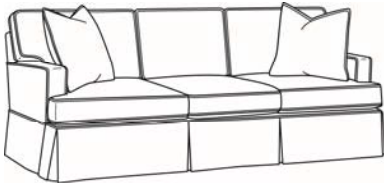

Slipcover Muslin Frame Combination SCHEMATIC

XP option charge for applicable frames– see GENERAL PRICE LIST

Sectional Slipcover only available on styles 728 & 787

-0112XP Sofa

-010 XP Loft Sofa

-001XP/101XP Chair

-011XP Sofa

-019XP Loveseat

-090XP Corner Chair

-015XP Queen Sleeper

-083XP Armless Loveseat

-091XP Armless Chair

-080XP RSF One Arm Sofa

-081XP LSF One Arm Sofa

-084XP RSF One Arm Loveseat

-086XP LSF One Arm Loveseat

-085XP RSF One Arm Chaise

-087XP LSF One Arm Chaise

-0A4XP RSF Corner Sofa

-0A3XP LSF Corner Sofa

-0C4XP RSF Cuddle

-0C3XP LSF Cuddle